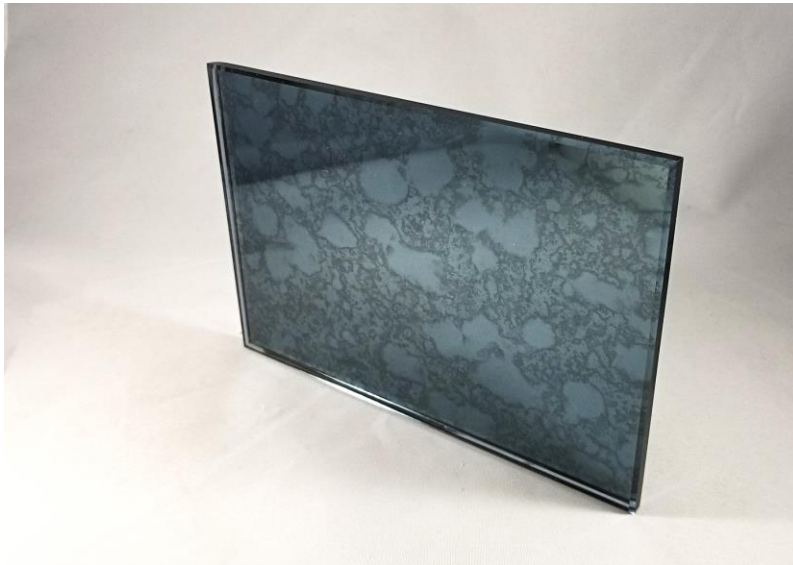

FGD
Glass Solutions

ON-SITE SYSTEMS
ARCHITECTURAL GLASS & GRAPHICS

470 Satellite Blvd NE Suite A Suwanee, GA 30024

Phone: 770-614-4121

Fax: (770) 614-4180

BLUE GREY ANTIQUE MIRROR

Decorative Glass Pattern Specifications

Specifications

Name	Blue Grey Antique Mirror
Glass Types	Annealed standard clear and tempered low-iron
Glass Sizes	Fabrication sizes up to 72" x 96"
Glass Thicknesses	1/4"
Glass Services Available	Mirror
Customization	Contact Us to learn more about customization options