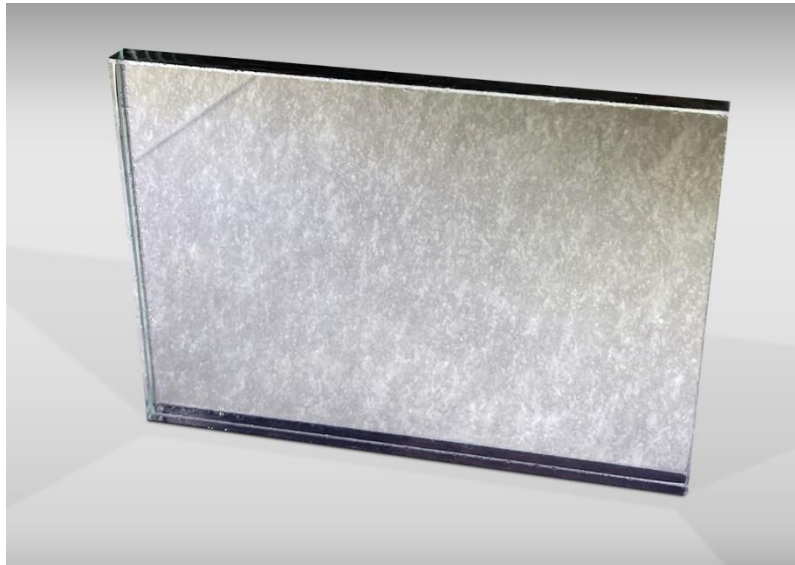

470 Satellite Blvd NE Suite A Suwanee, GA 30024

Phone: 770-614-4121

Fax: (770) 614-4180

SOFT WHITE ANTIQUE MIRROR

Decorative Glass Pattern Specifications

Specifications

Name	Soft White Antique Mirror
Glass Types	Annealed standard clear and tempered low-iron
Glass Sizes	Fabrication sizes up to 72" x 96"
Glass Thicknesses	1/4"
Glass Services Available	Mirror
Customization	Contact Us to learn more about customization options