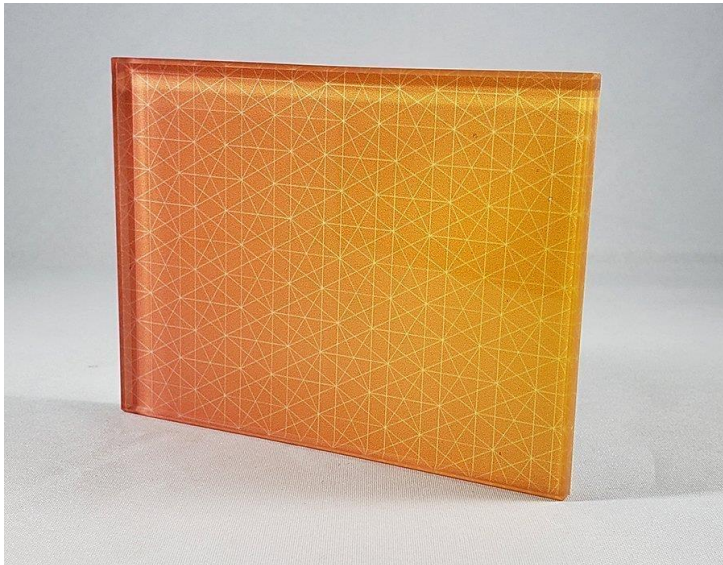

Specifications

Name	Constellation
Glass Types	Tempered or Annealed standard clear and low-iron
Glass Sizes	Fabrication sizes up to 72" x 144" Digital printing sizes up to 60" x 120"
Glass Thicknesses	1/4", 3/8", 1/2", 3/4"
Glass Services Available	Etch, Laminated, Print, Film
Customization	Contact Us to learn more about customization options