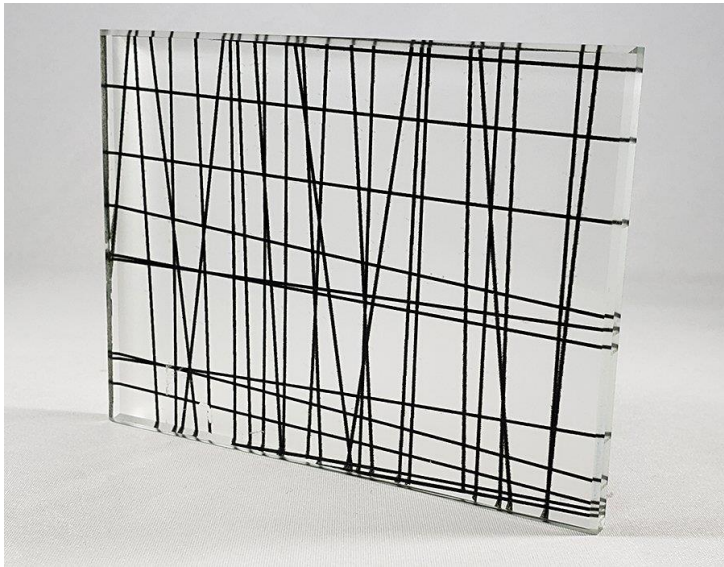

# CROSS LINES

## Decorative Glass Pattern Specifications

### Specifications

Name	Cross lines
Glass Types	Tempered or Annealed standard clear and low-iron
Glass Sizes	Fabrication sizes up to 72" x 144"   Digital printing sizes up to 60" x 120"
Glass Thicknesses	1/4", 3/8", 1/2", 3/4"
Glass Services Available	Etch, Laminated, Print, Film
Customization	Contact Us to learn more about customization options