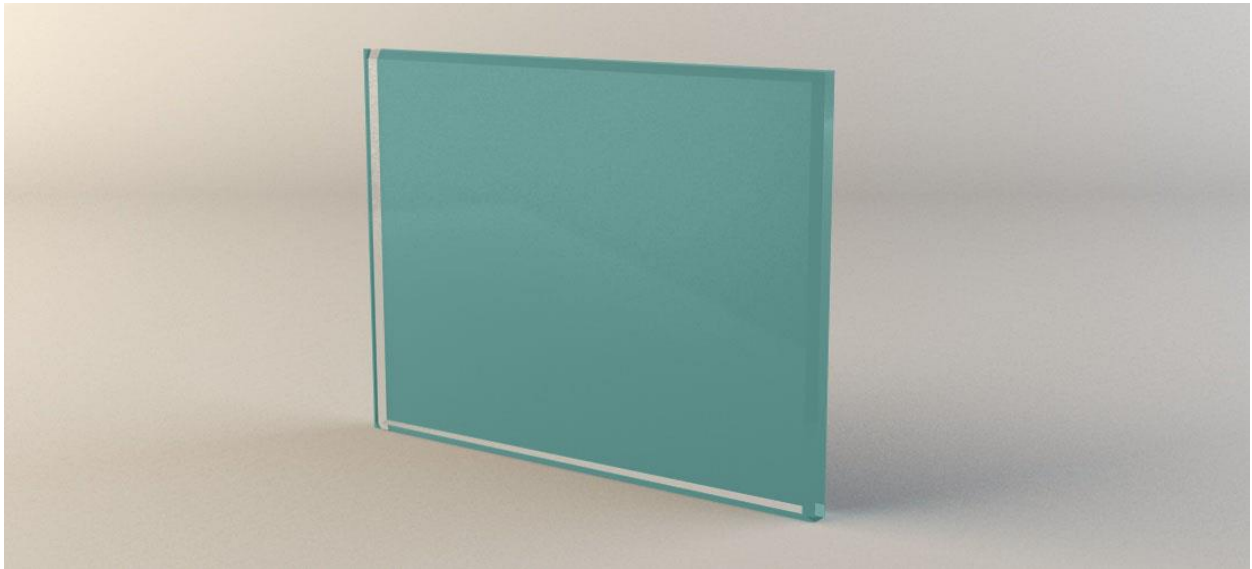

# DECORLITE BEACH BLUE

## Decorative Glass Pattern Specifications

## Specifications

Name	DecorLite Beach Blue
Glass Types	Tempered or Annealed low-iron and standard clear
Glass Sizes	Fabrication sizes up to 72" x 144"
Glass Thicknesses	1/4", 3/8", 1/2", 3/4"
Glass Services Available	Back-Paint
Customization	Contact Us to learn more about customization options