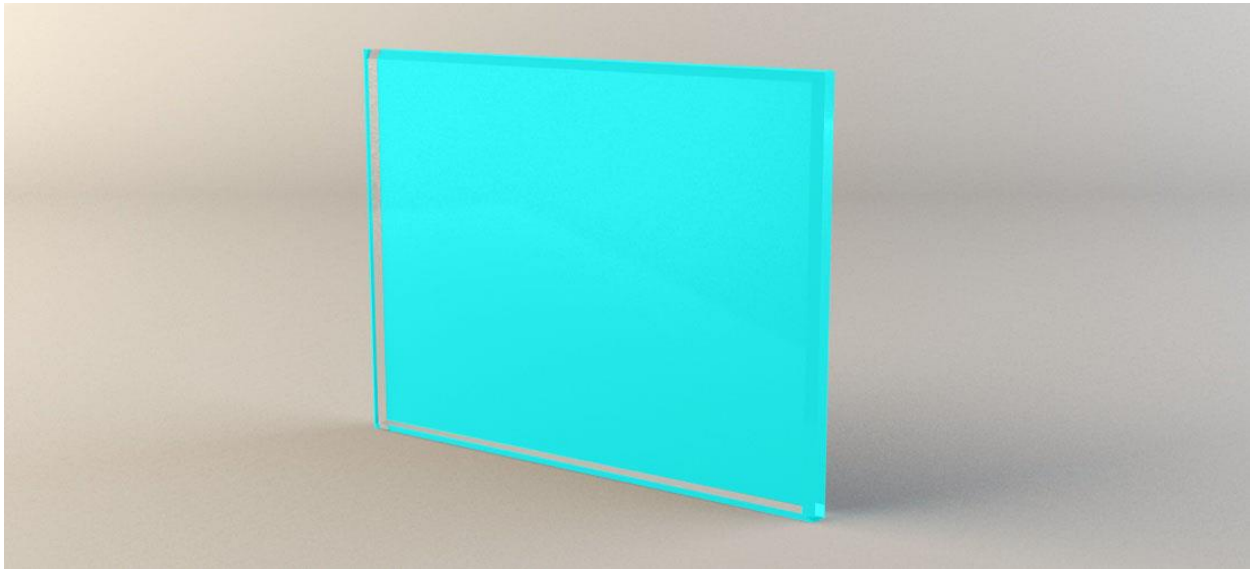

FGD
Glass Solutions

ON-SITE SYSTEMS
ARCHITECTURAL GLASS & GRAPHICS

470 Satellite Blvd NE Suite A Suwanee, GA 30024

Phone: 770-614-4121

Fax: (770) 614-4180

DECORLITE CLEAR BLUE

Decorative Glass Pattern Specifications

Specifications

Name	DecorLite Clear Blue
Glass Types	Tempered or Annealed low-iron and standard clear
Glass Sizes	Fabrication sizes up to 72" x 144"
Glass Thicknesses	1/4", 3/8", 1/2", 3/4"
Glass Services Available	Back-Paint
Customization	Contact Us to learn more about customization options