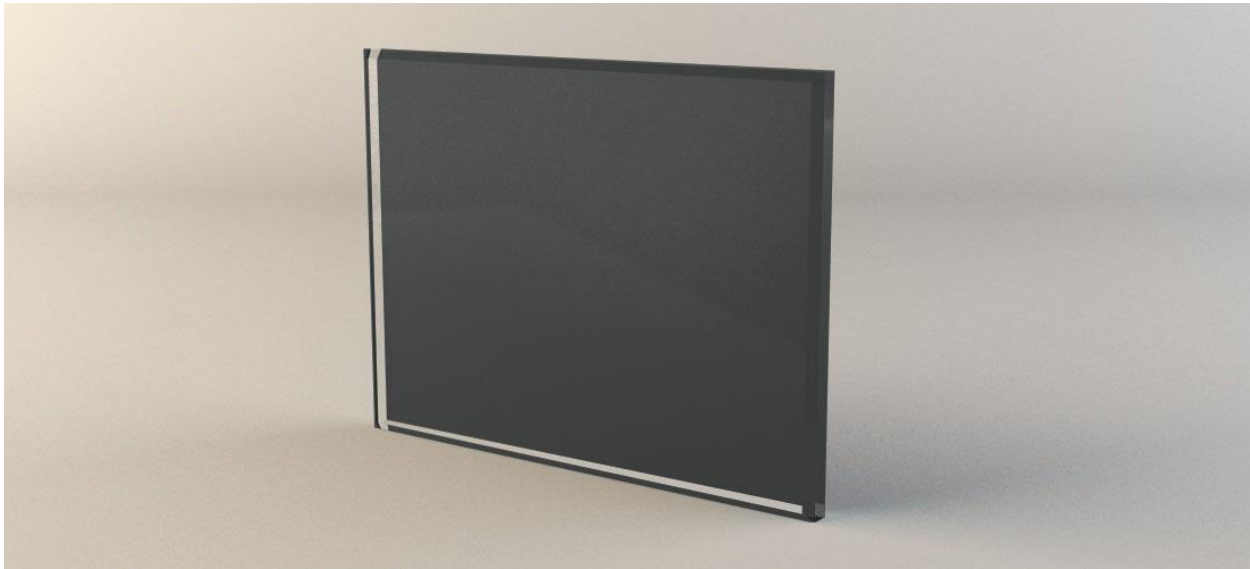

FGD
Glass Solutions

ON-SITE SYSTEMS
ARCHITECTURAL GLASS & GRAPHICS

470 Satellite Blvd NE Suite A Suwanee, GA 30024

Phone: 770-614-4121

Fax: (770) 614-4180

DECORLITE STORM GREY

Decorative Glass Pattern Specifications

Specifications

Name	DecorLite Storm Grey
Glass Types	Tempered or Annealed low-iron and standard clear
Glass Sizes	Fabrication sizes up to 72" x 144"
Glass Thicknesses	1/4", 3/8", 1/2", 3/4"
Glass Services Available	Back-Paint
Customization	Contact Us to learn more about customization options