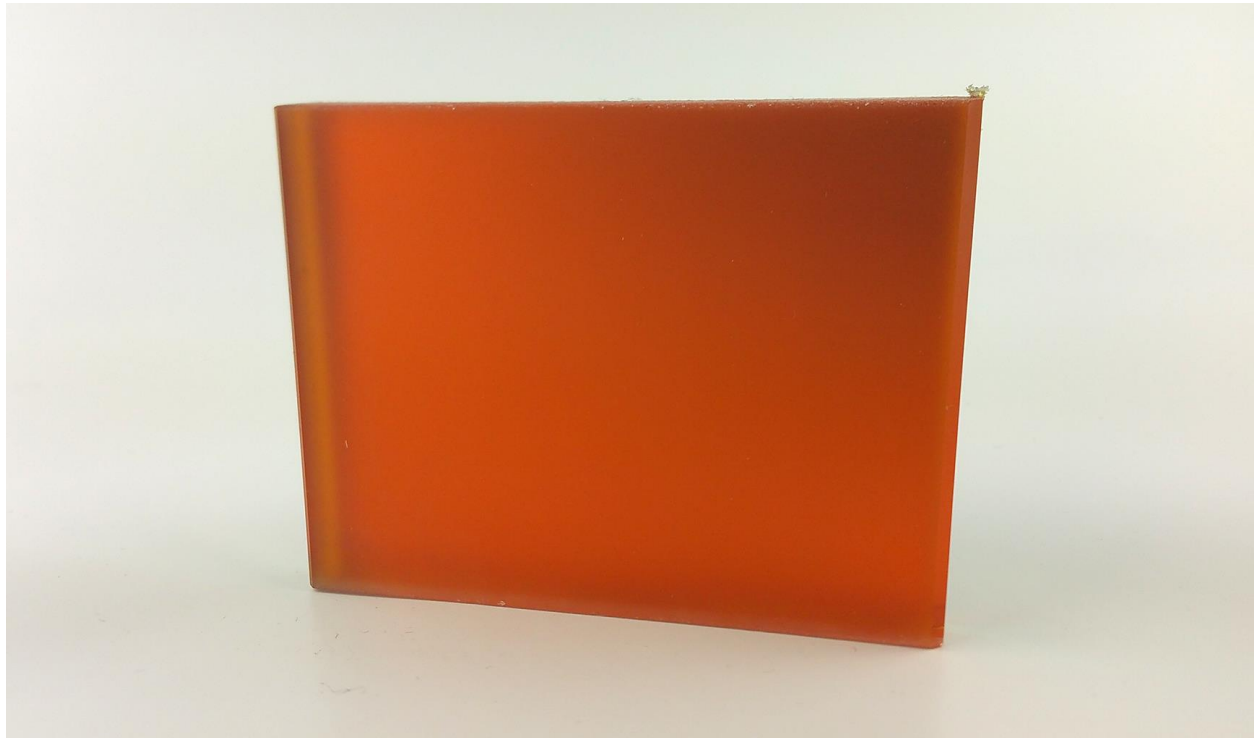

FGD
Glass Solutions

ON-SITE SYSTEMS
ARCHITECTURAL GLASS & GRAPHICS

470 Satellite Blvd NE Suite A Suwanee, GA 30024

Phone: 770-614-4121

Fax: (770) 614-4180

CHROME ORANGE SATIN MIRROR

Decorative Glass Pattern Specifications

Specifications

Name	Chrome Orange Satin Mirror
Glass Types	Tempered or Annealed low-iron and standard clear
Glass Sizes	Fabrication sizes up to 44" x 92"
Glass Thicknesses	3/8" - 1 1/2"
Glass Services Available	Laminated
Customization	Contact Us to learn more about customization options