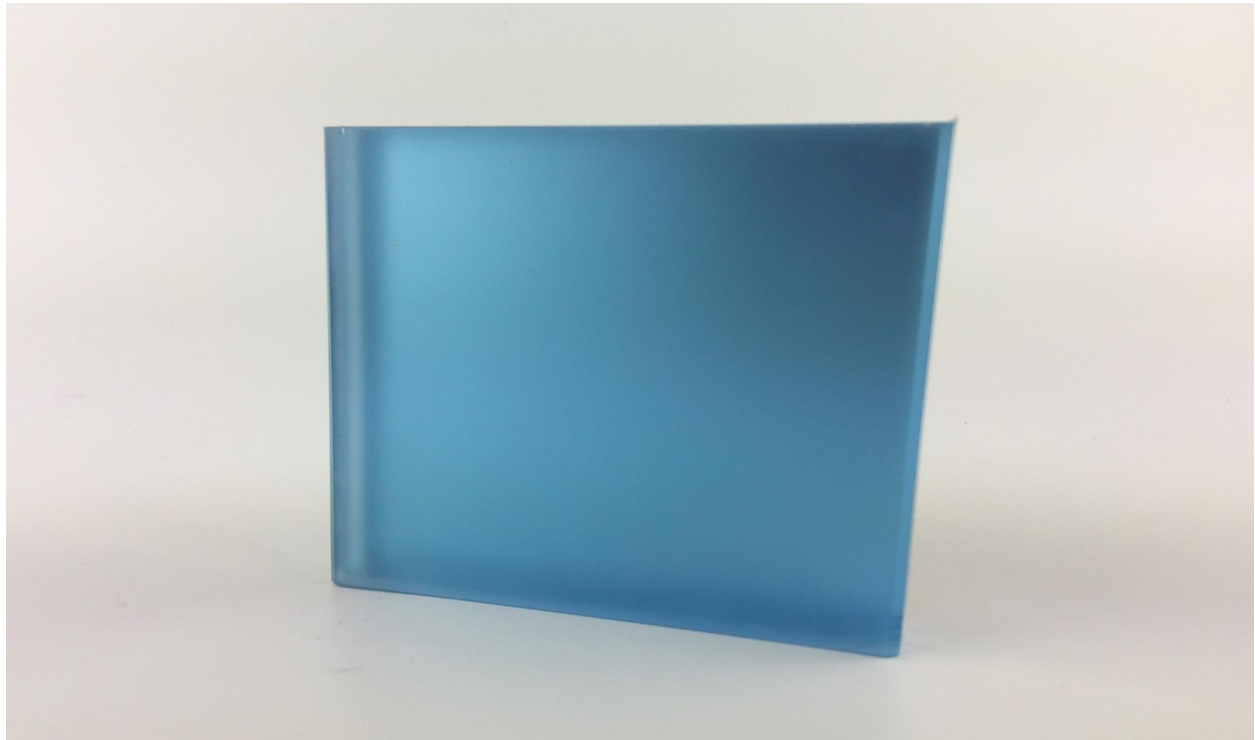

# SATIN BLUE SATIN MIRROR

## Decorative Glass Pattern Specifications

## Specifications

Name	Satin Blue Satin Mirror
Glass Types	Tempered or Annealed low-iron and standard clear
Glass Sizes	Fabrication sizes up to 44" x 92"
Glass Thicknesses	3/8" - 1 1/2"
Glass Services Available	Laminated
Customization	Contact Us to learn more about customization options