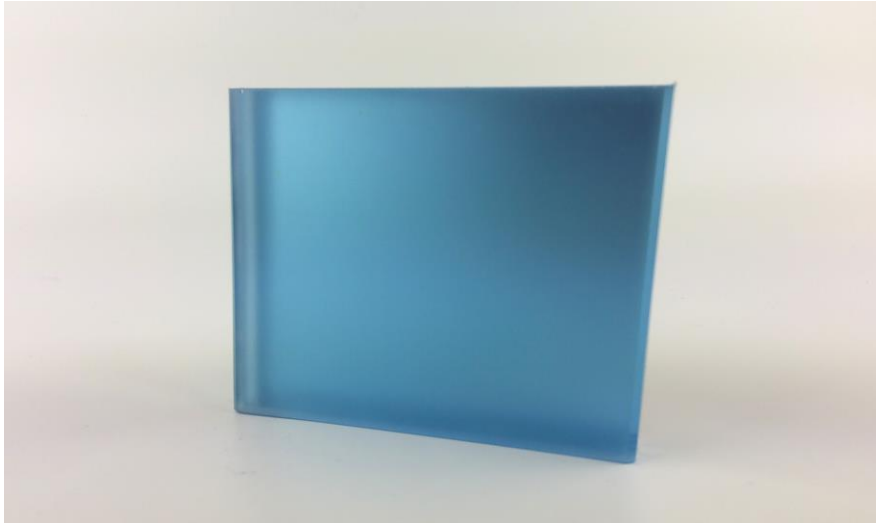

FGD

Glass Solutions

470 Satellite Blvd NE Suite A Suwanee, GA 30024

Phone: 770-614-4121

Fax: (770) 614-4180

SATIN BLUE SATIN MIRROR

Decorative Glass Pattern Specifications

Specifications

Name	Satin Blue Satin Mirror
Glass Types	Standard and low-iron glass types
Glass Sizes	Up to 82" x 121"
Glass Thicknesses	3/8" to 1 1/2"
Glass Services Available	Print, Etch, Lamination, Safety Backed, Tempered
Customization	Contacts us to learn more about customization options