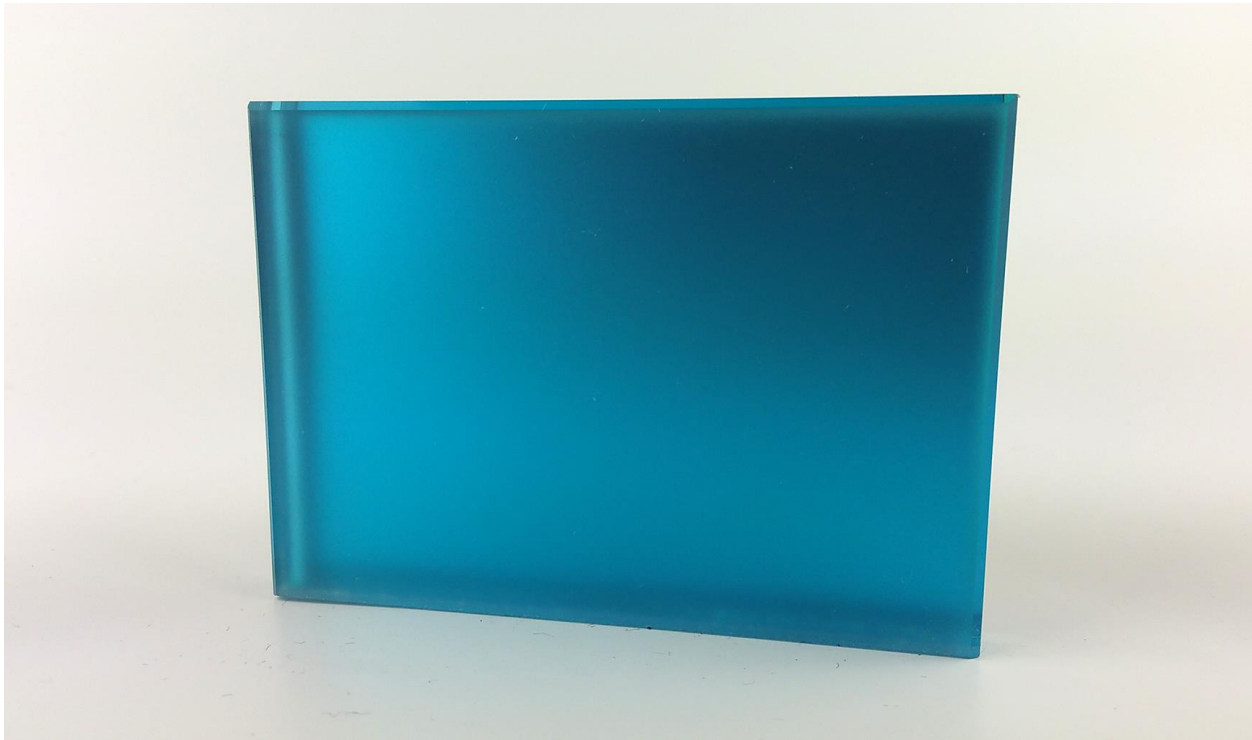

FGD
Glass Solutions

ON-SITE SYSTEMS
ARCHITECTURAL GLASS & GRAPHICS

470 Satellite Blvd NE Suite A Suwanee, GA 30024

Phone: 770-614-4121

Fax: (770) 614-4180

STEEL BLUE SATIN MIRROR

Decorative Glass Pattern Specifications

Specifications

Name	Steel Blue Satin Mirror
Glass Types	Tempered or Annealed low-iron and standard clear
Glass Sizes	Fabrication sizes up to 44" x 92"
Glass Thicknesses	3/8" - 1 1/2"
Glass Services Available	Laminated
Customization	Contact Us to learn more about customization options