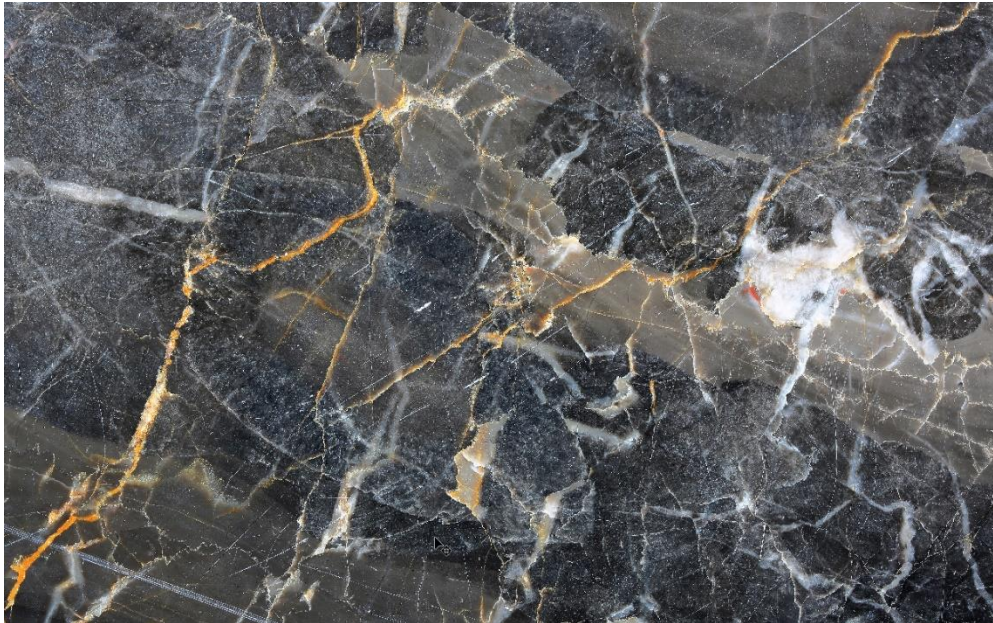

FGD

Glass Solutions

470 Satellite Blvd NE Suite A Suwanee, GA 30024

Phone: 770-614-4121

Fax: (770) 614-4180

CELESTIAL BEGINNINGS

Decorative Glass Pattern Specifications

Specifications

Name	Celestial Beginnings
Glass Types	Tempered or annealed standard clear & Low Iron
Glass Sizes	Printing and Lamination sizes up to 82" x 121"
Glass Thicknesses	.25" to 1.5"
Glass Services Available	Print
Customization	Contacts us to learn more about customization options

INSPIRE INVISION DESIGN BUILD