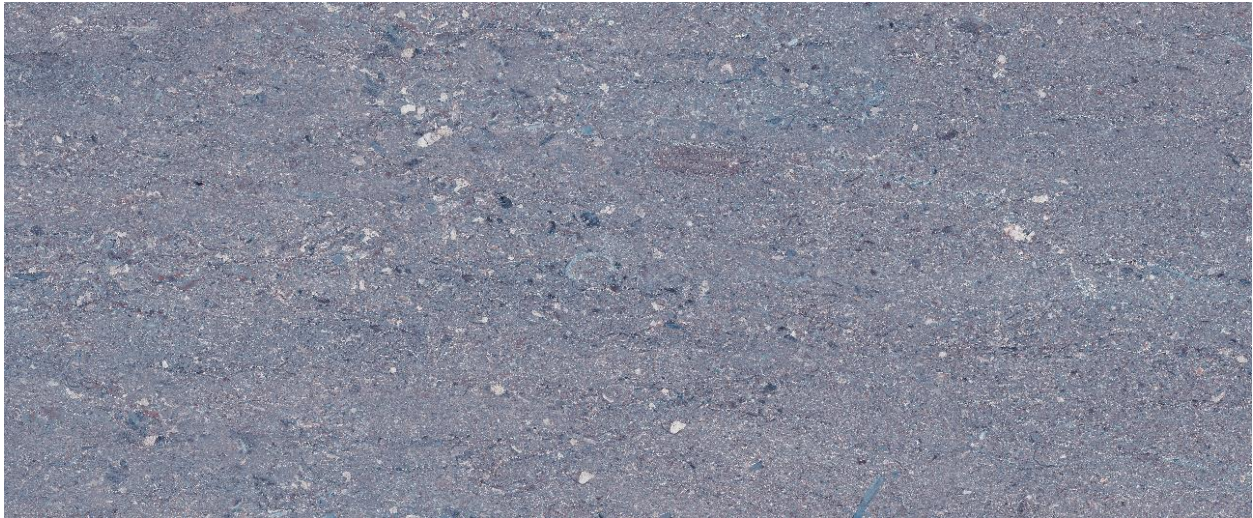

FGD

Glass Solutions

470 Satellite Blvd NE Suite A Suwanee, GA 30024

Phone: 770-614-4121

Fax: (770) 614-4180

ELECTRIC BLUE

Decorative Glass Pattern Specifications

Specifications

Name	Electric Blue
Glass Types	Tempered or annealed standard clear & Low Iron
Glass Sizes	Printing and Lamination sizes up to 82" x 121"
Glass Thicknesses	.25" to 1.5"
Glass Services Available	Print
Customization	Contacts us to learn more about customization options