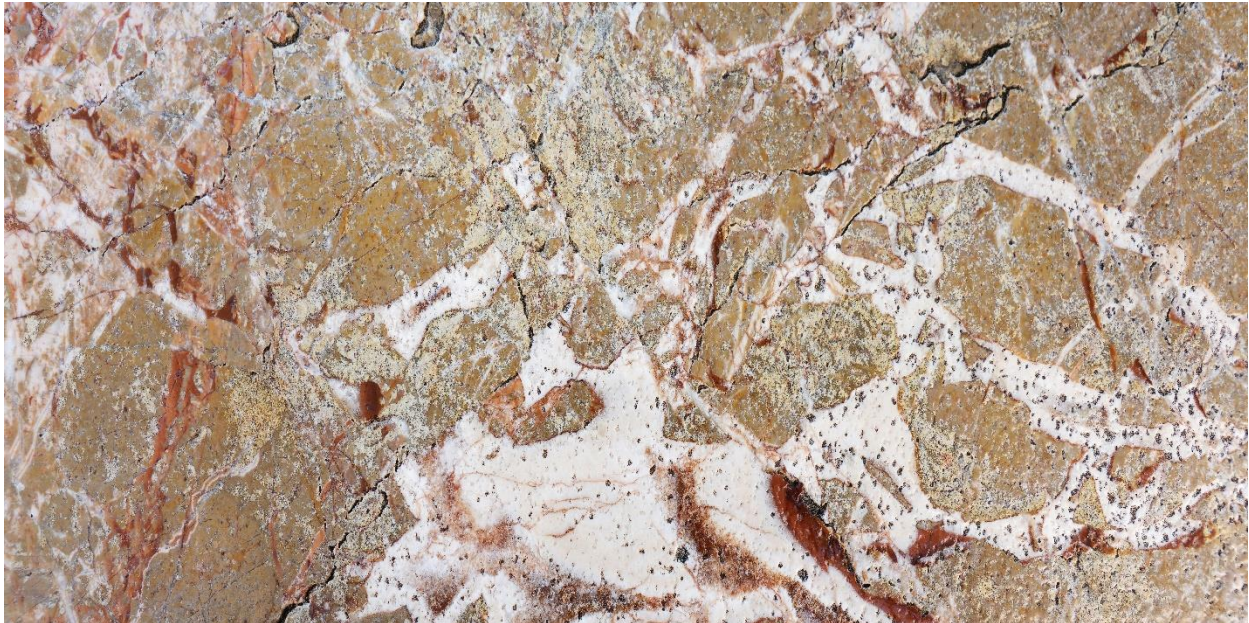

FGD

Glass Solutions

470 Satellite Blvd NE Suite A Suwanee, GA 30024

Phone: 770-614-4121

Fax: (770) 614-4180

ROJO BRECCIA

Decorative Glass Pattern Specifications

Specifications

Name	Rojo Breccia
Glass Types	Tempered or annealed standard clear & Low Iron
Glass Sizes	Printing and Lamination sizes up to 82" x 121"
Glass Thicknesses	.25" to 1.5"
Glass Services Available	Print
Customization	Contacts us to learn more about customization options

INSPIRE INVISION DESIGN BUILD