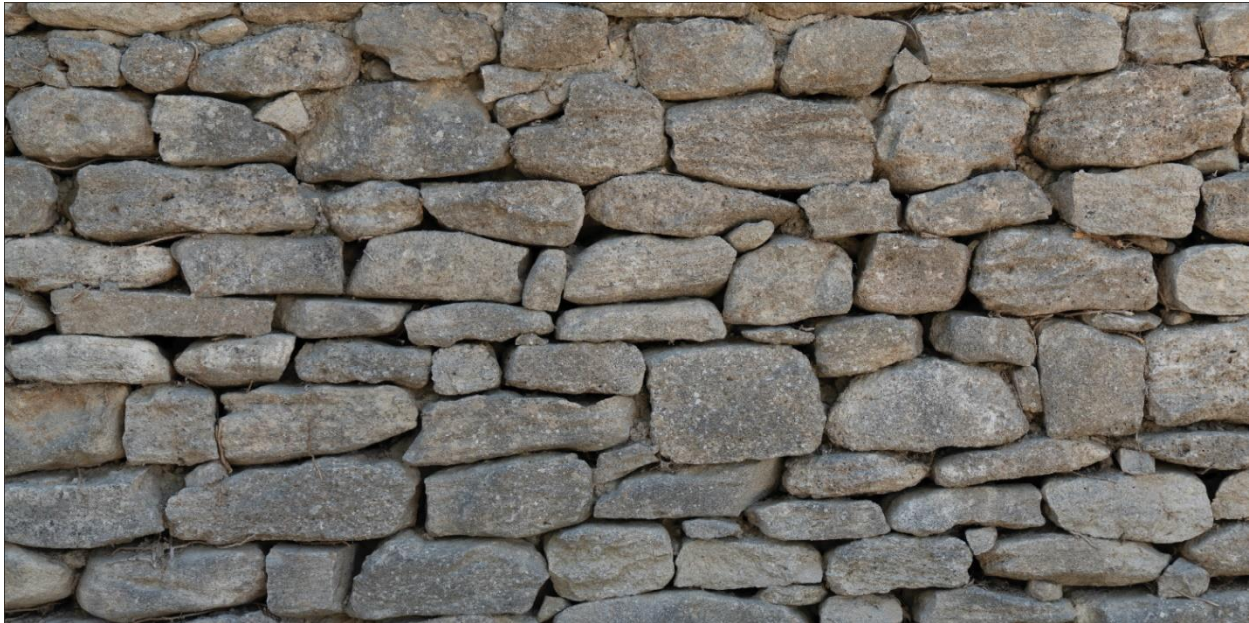

FGD

Glass Solutions

470 Satellite Blvd NE Suite A Suwanee, GA 30024

Phone: 770-614-4121

Fax: (770) 614-4180

STONE WALL

Decorative Glass Pattern Specifications

Specifications

Name	Stone Wall
Glass Types	Tempered or annealed standard clear & Low Iron
Glass Sizes	Printing and Lamination sizes up to 82" x 121"
Glass Thicknesses	.25" to 1.5"
Glass Services Available	Print
Customization	Contacts us to learn more about customization options

INSPIRE INVISION DESIGN BUILD