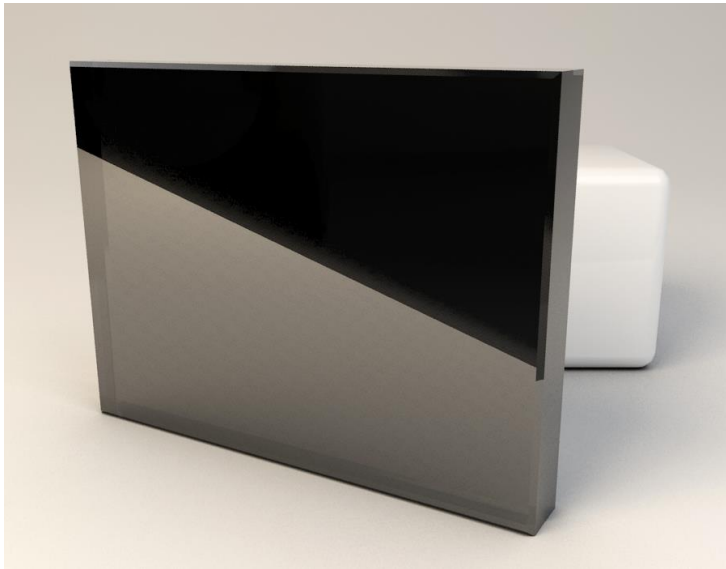

## Decorative Glass Pattern Specifications

## Specifications

Name	ViviColor Black Out
Glass Types	Tempered or Annealed low-iron and standard clear
Glass Sizes	Fabrication sizes up to 48" x 120"
Glass Thicknesses	3/8" - 1 1/2"
Glass Services Available	Lamination
Customization	Contact Us to learn more about customization options