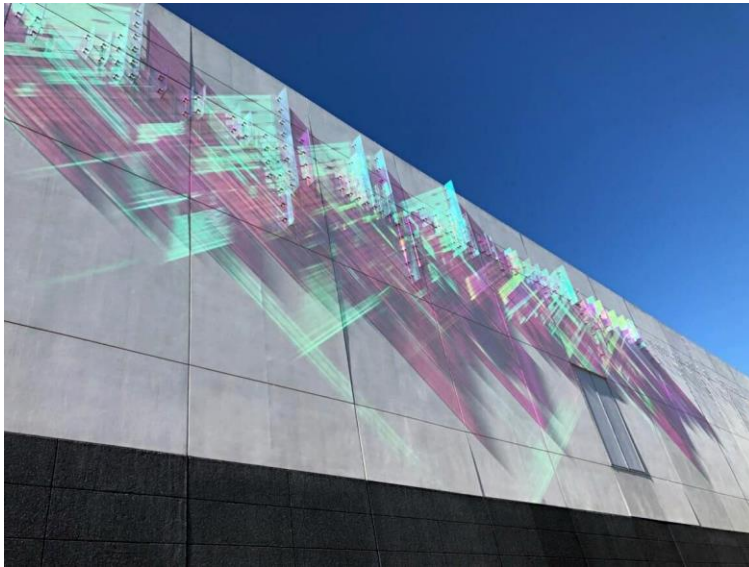

FGD

Glass Solutions

470 Satellite Blvd NE Suite A Suwanee, GA 30024

Phone: 770-614-4121

Fax: (770) 614-4180

VIVICOLOR CHILL DICHROIC

Decorative Glass Pattern Specifications

Specifications