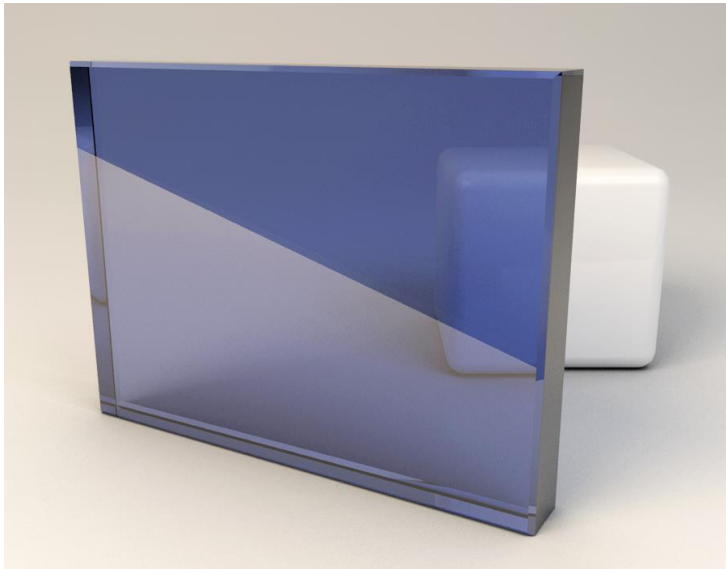

FGD
Glass Solutions

ON-SITE SYSTEMS
ARCHITECTURAL GLASS & GRAPHICS

470 Satellite Blvd NE Suite A Suwanee, GA 30024

Phone: 770-614-4121

Fax: (770) 614-4180

VIVICOLOR DAYLIGHT BLUE

Decorative Glass Pattern Specifications

Specifications

Name	ViviColor Daylight Blue
Glass Types	Tempered or Annealed low-iron and standard clear
Glass Sizes	Fabrication sizes up to 48" x 120"
Glass Thicknesses	3/8" - 1 1/2"
Glass Services Available	Lamination
Customization	Contact Us to learn more about customization options