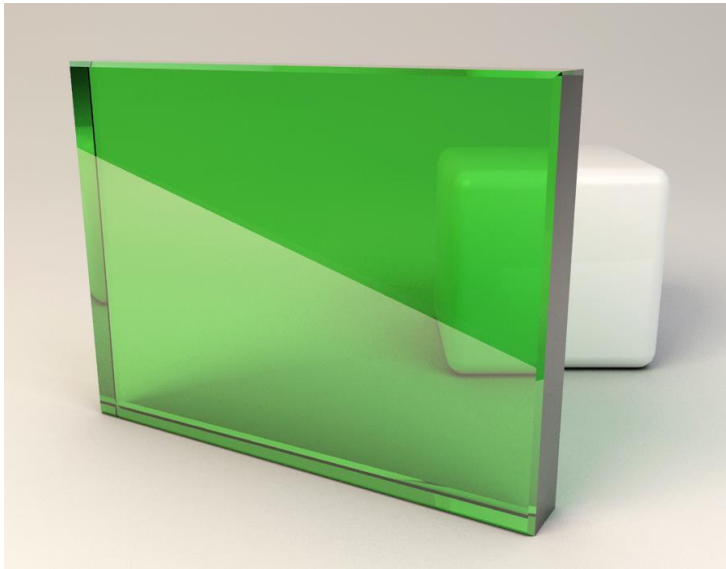

FGD
Glass Solutions

ON-SITE SYSTEMS
ARCHITECTURAL GLASS & GRAPHICS

470 Satellite Blvd NE Suite A Suwanee, GA 30024

Phone: 770-614-4121

Fax: (770) 614-4180

VIVICOLOR FERN GREEN

Decorative Glass Pattern Specifications

Specifications

Name	ViviColor Fern Green
Glass Types	Tempered or Annealed low-iron and standard clear
Glass Sizes	Fabrication sizes up to 48" x 120"
Glass Thicknesses	3/8" - 1 1/2"
Glass Services Available	Lamination
Customization	Contact Us to learn more about customization options