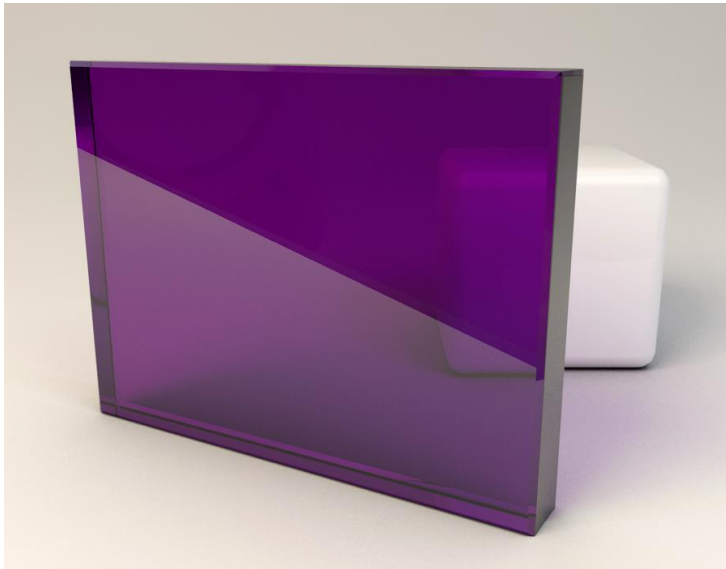

FGD
Glass Solutions

ON-SITE SYSTEMS
ARCHITECTURAL GLASS & GRAPHICS

470 Satellite Blvd NE Suite A Suwanee, GA 30024

Phone: 770-614-4121

Fax: (770) 614-4180

VIVICOLOR MEDIUM PURPLE

Decorative Glass Pattern Specifications

Specifications

Name	ViviColor Medium Purple
Glass Types	Tempered or Annealed low-iron and standard clear
Glass Sizes	Fabrication sizes up to 48" x 120"
Glass Thicknesses	3/8" - 1 1/2"
Glass Services Available	Lamination
Customization	Contact Us to learn more about customization options