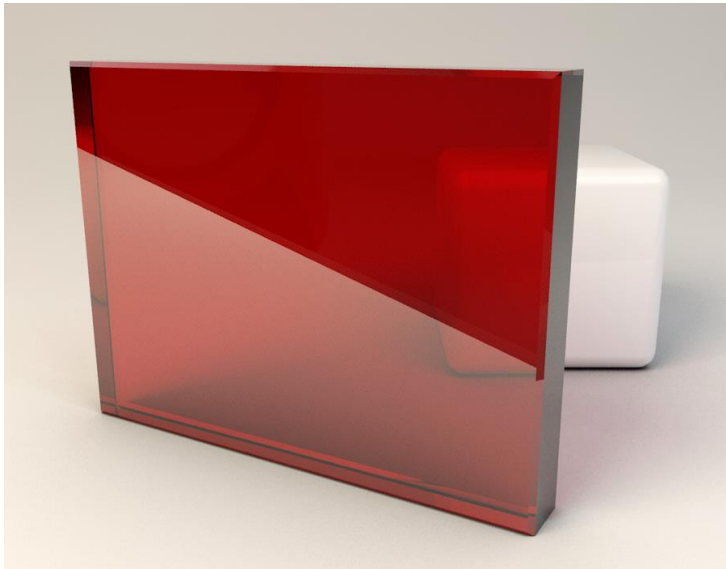

# VIVICOLOR MEDIUM RED

## Decorative Glass Pattern Specifications

## Specifications

Name	ViviColor Medium Red
Glass Types	Tempered or Annealed low-iron and standard clear
Glass Sizes	Fabrication sizes up to 48" x 120"
Glass Thicknesses	3/8" - 1 1/2"
Glass Services Available	Lamination
Customization	Contact Us to learn more about customization options