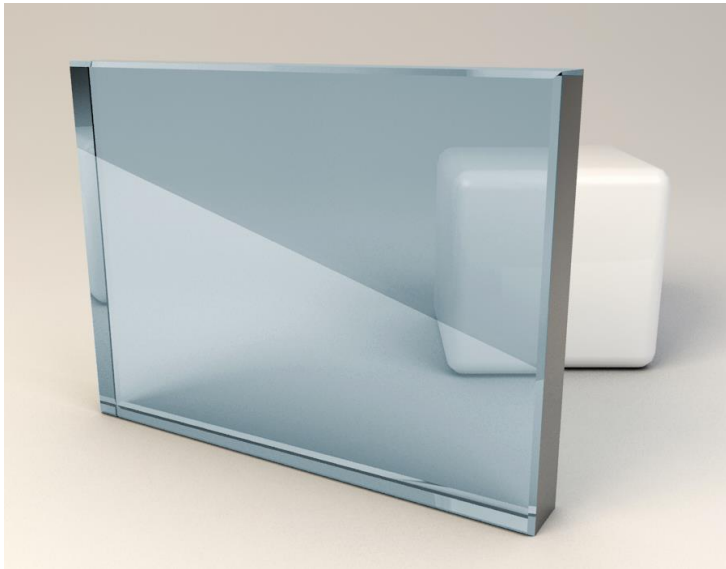

Specifications

Name	ViviColor Mist Blue
Glass Types	Tempered or Annealed low-iron and standard clear
Glass Sizes	Fabrication sizes up to 48" x 120"
Glass Thicknesses	3/8" - 1 1/2"
Glass Services Available	Lamination
Customization	Contact Us to learn more about customization options