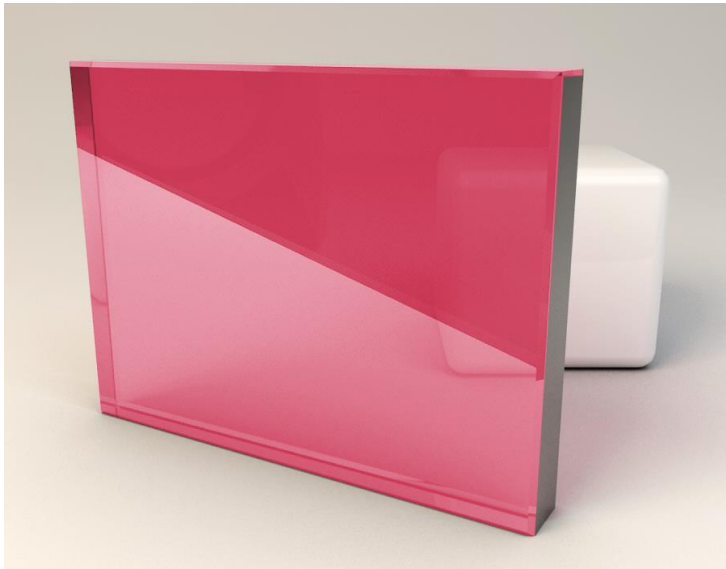

# VIVICOLOR PALE RED

## Decorative Glass Pattern Specifications

## Specifications

Name	ViviColor Pale Red
Glass Types	Tempered or Annealed low-iron and standard clear
Glass Sizes	Fabrication sizes up to 48" x 120"
Glass Thicknesses	3/8" - 1 1/2"
Glass Services Available	Lamination
Customization	Contact Us to learn more about customization options