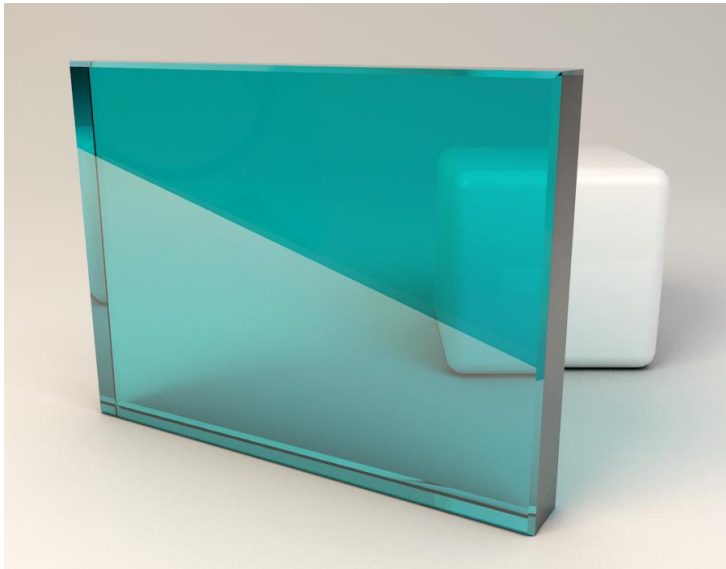

FGD
Glass Solutions

ON-SITE SYSTEMS
ARCHITECTURAL GLASS & GRAPHICS

470 Satellite Blvd NE Suite A Suwanee, GA 30024

Phone: 770-614-4121

Fax: (770) 614-4180

VIVICOLOR PEACOCK BLUE

Decorative Glass Pattern Specifications

Specifications

Name	ViviColor Peacock Blue
Glass Types	Tempered or Annealed low-iron and standard clear
Glass Sizes	Fabrication sizes up to 48" x 120"
Glass Thicknesses	3/8" - 1 1/2"
Glass Services Available	Lamination
Customization	Contact Us to learn more about customization options