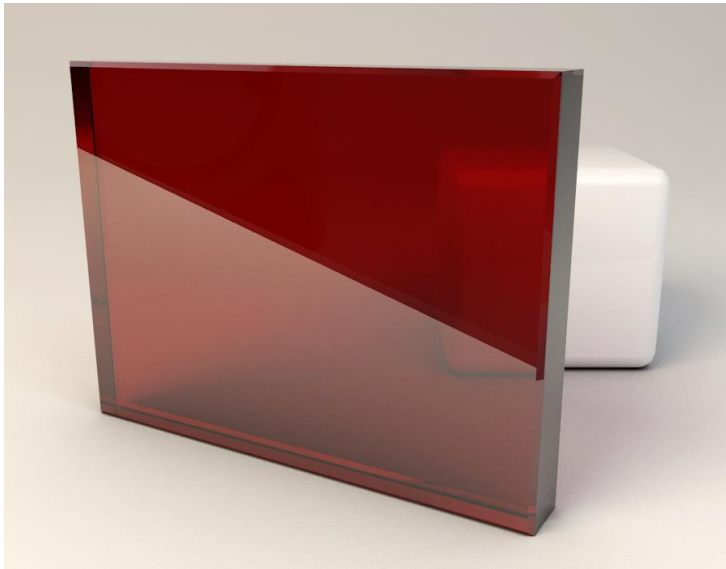

FGD
Glass Solutions

ON-SITE SYSTEMS
ARCHITECTURAL GLASS & GRAPHICS

470 Satellite Blvd NE Suite A Suwanee, GA 30024

Phone: 770-614-4121

Fax: (770) 614-4180

VIVICOLOR PLASA RED

Decorative Glass Pattern Specifications

Specifications

Name	ViviColor Plasa Red
Glass Types	Tempered or Annealed low-iron and standard clear
Glass Sizes	Fabrication sizes up to 48" x 120"
Glass Thicknesses	3/8" - 1 1/2"
Glass Services Available	Lamination
Customization	Contact Us to learn more about customization options