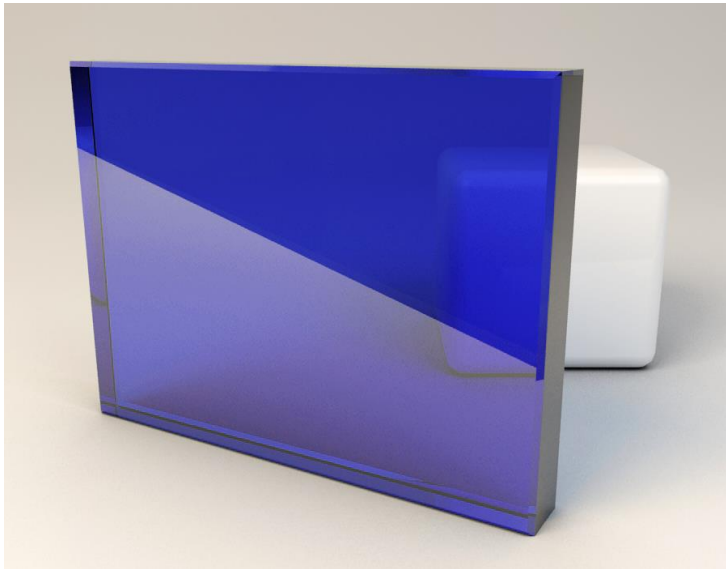

FGD
Glass Solutions

ON-SITE SYSTEMS
ARCHITECTURAL GLASS & GRAPHICS

470 Satellite Blvd NE Suite A Suwanee, GA 30024

Phone: 770-614-4121

Fax: (770) 614-4180

VIVICOLOR SKY BLUE

Decorative Glass Pattern Specifications

Specifications

Name	ViviColor Sky Blue
Glass Types	Tempered or Annealed low-iron and standard clear
Glass Sizes	Fabrication sizes up to 48" x 120"
Glass Thicknesses	3/8" - 1 1/2"
Glass Services Available	Lamination
Customization	Contact Us to learn more about customization options