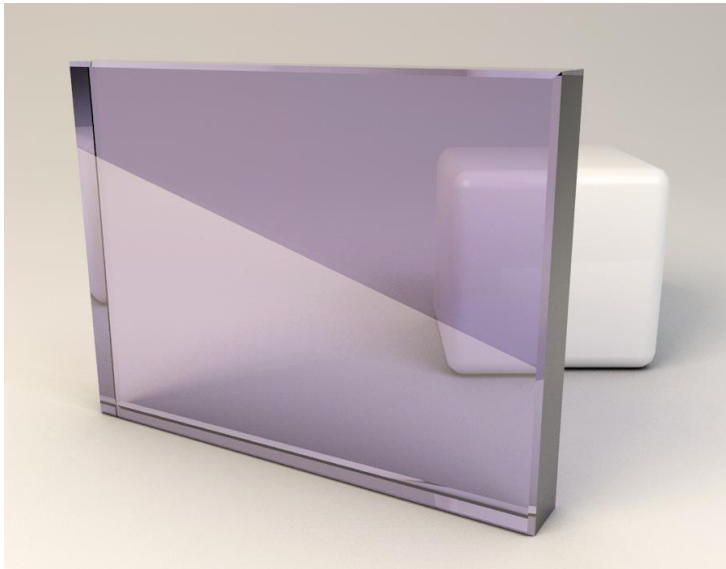

FGD
Glass Solutions

ON-SITE SYSTEMS
ARCHITECTURAL GLASS & GRAPHICS

470 Satellite Blvd NE Suite A Suwanee, GA 30024

Phone: 770-614-4121

Fax: (770) 614-4180

VIVICOLOR SPECIAL PALE LAVENDER

Decorative Glass Pattern Specifications

Specifications

Name	ViviColor Special Pale Lavender
Glass Types	Tempered or Annealed low-iron and standard clear
Glass Sizes	Fabrication sizes up to 48" x 120"
Glass Thicknesses	3/8" - 1 1/2"
Glass Services Available	Lamination
Customization	Contact Us to learn more about customization options