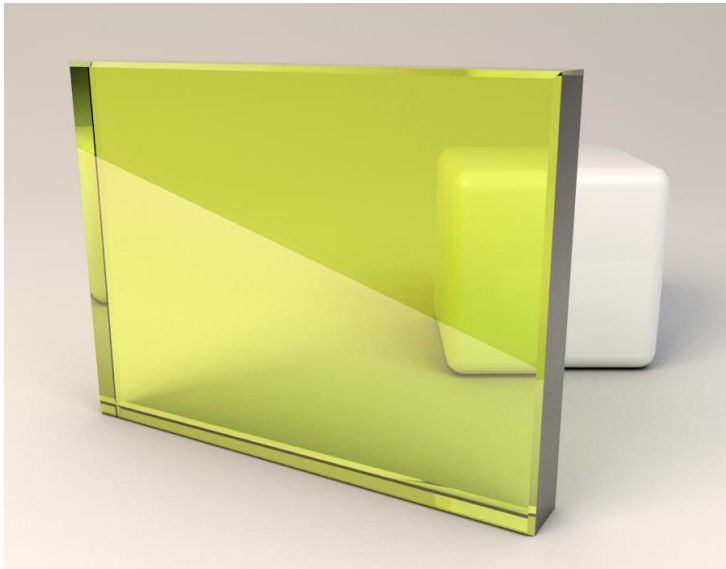

FGD
Glass Solutions

ON-SITE SYSTEMS
ARCHITECTURAL GLASS & GRAPHICS

470 Satellite Blvd NE Suite A Suwanee, GA 30024

Phone: 770-614-4121

Fax: (770) 614-4180

VIVICOLOR SPRING YELLOW

Decorative Glass Pattern Specifications

Specifications

Name	ViviColor Spring Yellow
Glass Types	Tempered or Annealed low-iron and standard clear
Glass Sizes	Fabrication sizes up to 48" x 120"
Glass Thicknesses	3/8" - 1 1/2"
Glass Services Available	Lamination
Customization	Contact Us to learn more about customization options