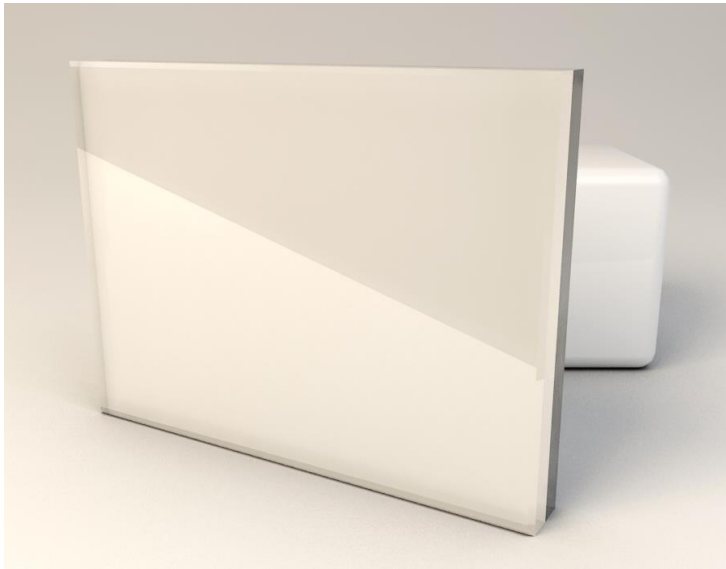

Specifications

| | |
|--------------------------|--|
| Name | ViviColor White Out |
| Glass Types | Tempered or Annealed low-iron and standard clear |
| Glass Sizes | Fabrication sizes up to 48" x 120" |
| Glass Thicknesses | 3/8" - 1 1/2" |
| Glass Services Available | Lamination |
| Customization | Contact Us to learn more about customization options |