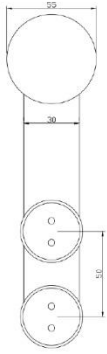

FGD

Glass Solutions

470 Satellite Blvd NE Suite A Suwanee, GA 30024

Phone: 770-614-4121

Fax: (770) 614-4180

Roller

3.2