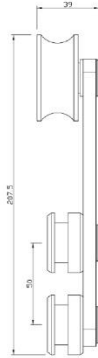

FGD

Glass Solutions

470 Satellite Blvd NE Suite A Suwanee, GA 30024

Phone: 770-614-4121

Fax: (770) 614-4180

Flat Bar Glass Barn-Door Hardware

Specifications

Name	Flat Bar Glass Barn Door Hardware
Finishes	Flat Black, Dark Grey, Charcoal, Polished Stainless, Brushed Stainless, Oil Rubbed Bronze
Track Length	Depending on Opening
Roller Size	2"
Parts Included	Bar, Rollers, Wall Mounts, Screws, Floor Guide, Anti-Jump Disk, Stops
Handle	Not Included
Lock	Not Included
Customization	Contact Us to learn more about customization options

Inspire Invision Design Build

FGD

Glass Solutions

470 Satellite Blvd NE Suite A Suwanee, GA 30024

Phone: 770-614-4121

Fax: (770) 614-4180

Roller

3.2