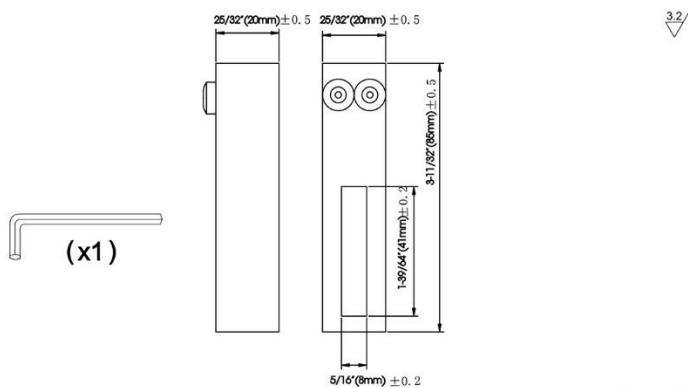

FGD

Glass Solutions

470 Satellite Blvd NE Suite A Suwanee, GA 30024

Phone: 770-614-4121

Fax: (770) 614-4180

Roller

Anti-Jump Disk

Stop