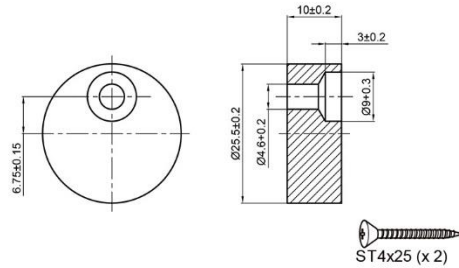

Anti-Jump Disk