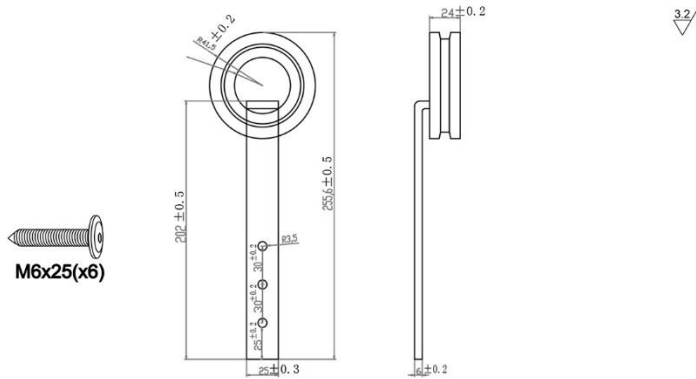

FGD

Glass Solutions

470 Satellite Blvd NE Suite A Suwanee, GA 30024

Phone: 770-614-4121

Fax: (770) 614-4180

Roller