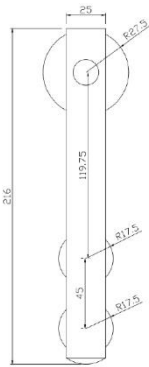

FGD

Glass Solutions

470 Satellite Blvd NE Suite A Suwanee, GA 30024

Phone: 770-614-4121

Fax: (770) 614-4180

Roller

3.2