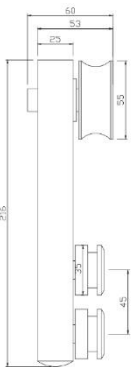

FGD

Glass Solutions

470 Satellite Blvd NE Suite A Suwanee, GA 30024

Phone: 770-614-4121

Fax: (770) 614-4180

Roller

3.2