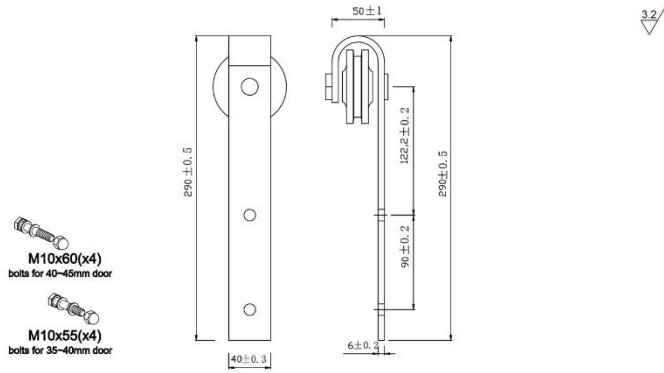

Roller

Anti-Jump Disc

Stop