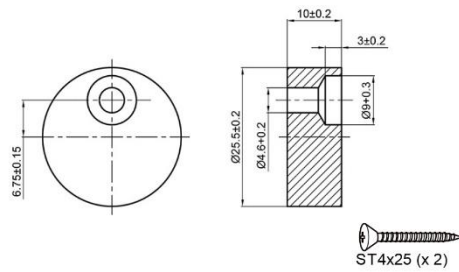

Anti-Jump Disc