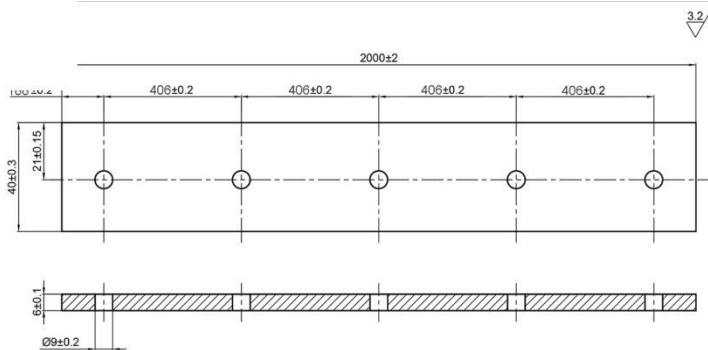

FGD

Glass Solutions

470 Satellite Blvd NE Suite A Suwanee, GA 30024

Phone: 770-614-4121

Fax: (770) 614-4180

Floor Guide

Rail

Wall Mount