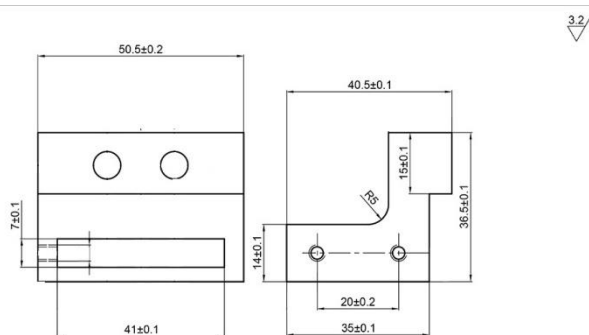

Roller

Anti-Jump Disc

Stop