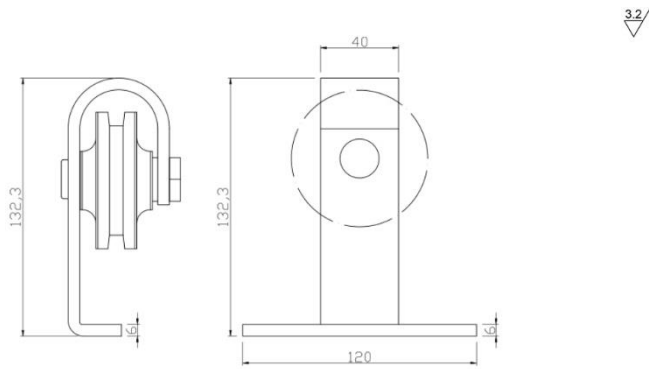

FGD

Glass Solutions

470 Satellite Blvd NE Suite A Suwanee, GA 30024

Phone: 770-614-4121

Fax: (770) 614-4180

Roller