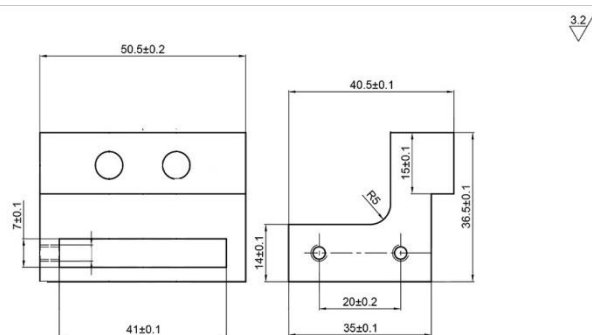

FGD

Glass Solutions

470 Satellite Blvd NE Suite A Suwanee, GA 30024

Phone: 770-614-4121

Fax: (770) 614-4180

Roller

Anti-Jump Disc

Stop