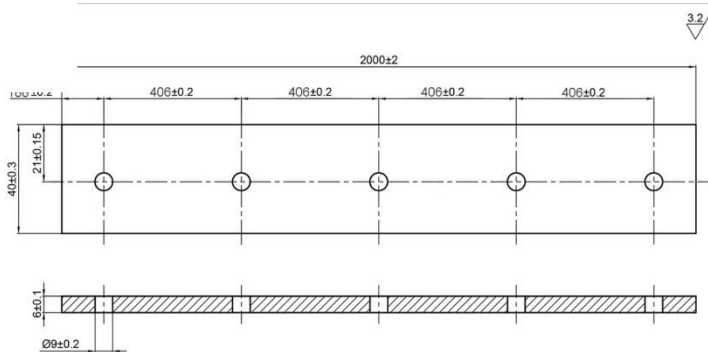

FGD

Glass Solutions

470 Satellite Blvd NE Suite A Suwanee, GA 30024

Phone: 770-614-4121

Fax: (770) 614-4180

Floor Guide

Rail

Wall Mount