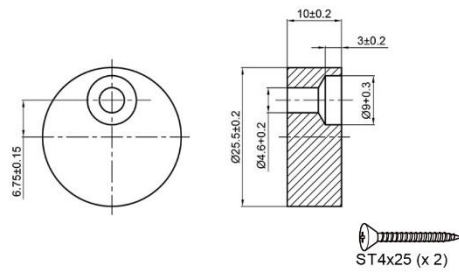

FGD

Glass Solutions

470 Satellite Blvd NE Suite A Suwanee, GA 30024

Phone: 770-614-4121

Fax: (770) 614-4180

Roller

Anti-Jump Disc

Stop