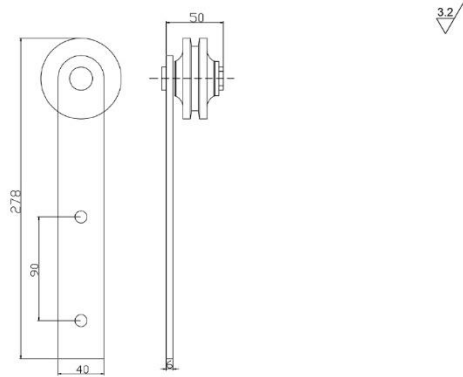

FGD

Glass Solutions

470 Satellite Blvd NE Suite A Suwanee, GA 30024

Phone: 770-614-4121

Fax: (770) 614-4180

Roller

Anti-Jump Disc