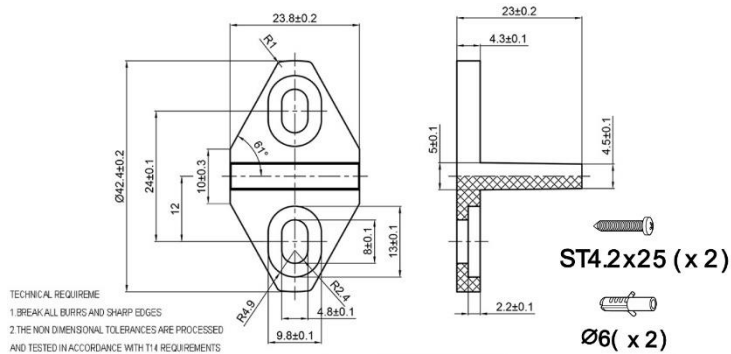

FGD

Glass Solutions

470 Satellite Blvd NE Suite A Suwanee, GA 30024

Phone: 770-614-4121

Fax: (770) 614-4180

Floor Guide