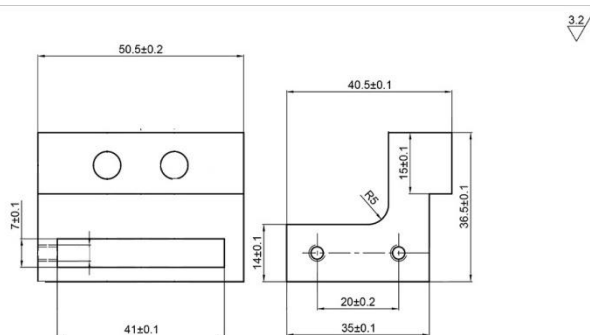

FGD

Glass Solutions

470 Satellite Blvd NE Suite A Suwanee, GA 30024

Phone: 770-614-4121

Fax: (770) 614-4180

Roller

Anti-Jump Disc

Stop