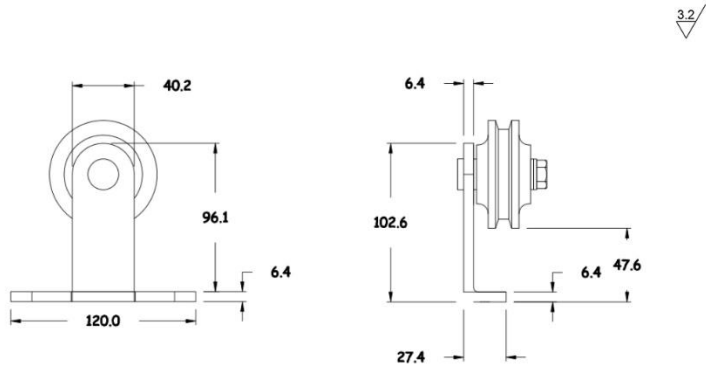

FGD
Glass Solutions

470 Satellite Blvd NE Suite A Suwanee, GA 30024

Phone: 770-614-4121

Fax: (770) 614-4180

Roller