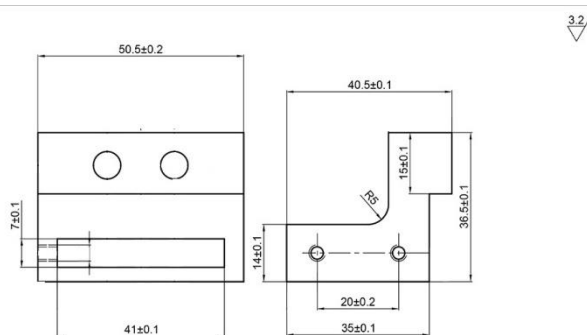

FGD
Glass Solutions

470 Satellite Blvd NE Suite A Suwanee, GA 30024

Phone: 770-614-4121

Fax: (770) 614-4180

Roller

Anti-Jump Disc

Stop