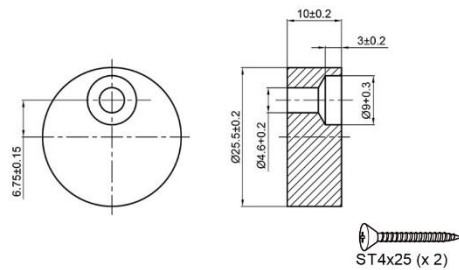

Anti-Jump Disc