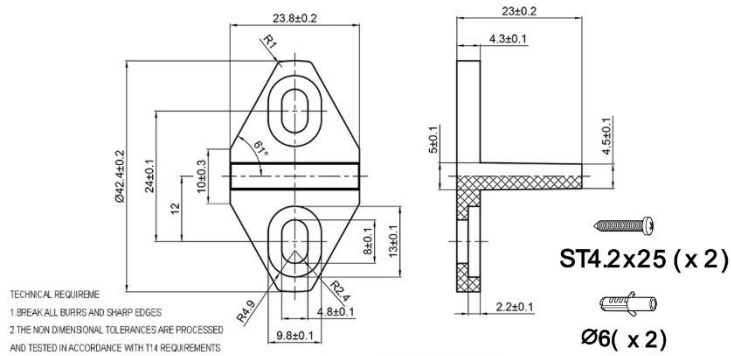

FGD
Glass Solutions

470 Satellite Blvd NE Suite A Suwanee, GA 30024

Phone: 770-614-4121

Fax: (770) 614-4180

Floor Guide