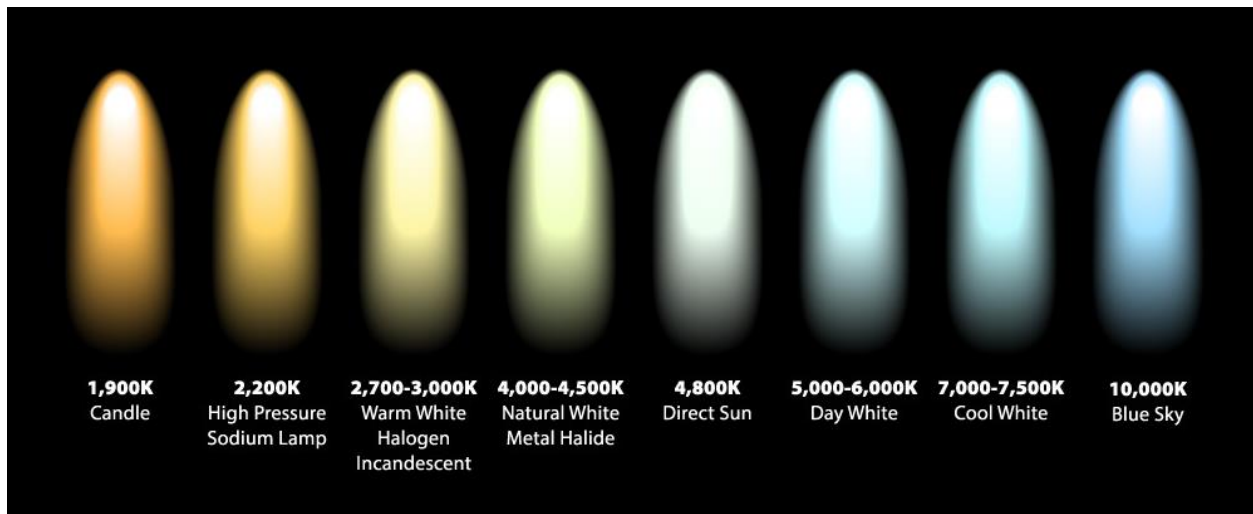

## WHITE LED SPEC SHEET

FOR LUMAWALL AND LED EDGE LIT GLASS

Our MegaLum White LED Strip Light is a super bright 24VDC LED Strip Light boasting an astonishing 1,317 lumens per foot.

- Chipset: High Output SMD3014
- Kelvin Color Temp: 6000-6500K
- 8mm White PCB
- Voltage: DC24V
- Power Consumption: 18-20W/M
- Waterproofing: IP20 non waterproof
- CRI:  $\leq 80$
- Warranty: 3 Years